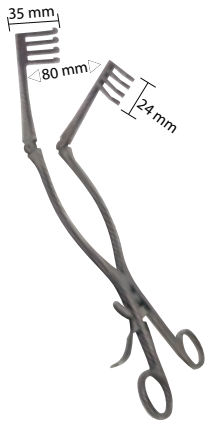

# EQUIPO CERVICAL DE COLUMNA

# PINZAS

**PINZA CORTA ALAMBRE**  
Long. 230 mm

**PINZA TIPO CAMPO**  
Long. 155 mm  
Long. 135 mm

**PINZA MULTIDENTADA**  
Long. 15 mm

**PINZA GUBIA**  
Long. 180 mm

**PINZA VERBRUGGE**  
Long. 140 mm  
Long. 190 mm

**PINZA ADSON**  
Long. 320 mm

**PINZA GELPI**  
Long. 180 mm

**PINZA GUBIA ANGULADA**  
Long. 240 mm

**PINZA PICO DE PATO**  
 Long. 240 mm

**Pinza Kerrison**  
 Long. 170 mm  
 Long. 190 mm  
 Long. 200 mm

**PINZA TIPO HARTMAN**  
 Long. 160 mm

**Pinza Witlaner**  
 Long. 120 mm  
 Long. 140 mm  
 Long. 160 mm  
 Long. 180 mm