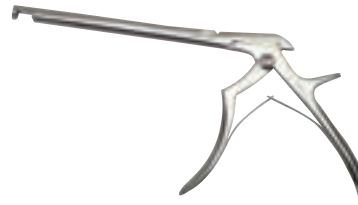

# PINZAS

**PINZA CORTA ALAMBRE**  
Long. 230 mm

**PINZA TIPO CAMPO**  
Long. 155 mm  
Long. 135 mm

**PINZA MULTIDENTADA**  
Long. 15 mm

**PINZA GUBIA**  
Long. 180 mm

**PINZA VERBRUGGE**  
Long. 140 mm  
Long. 190 mm

**PINZA ADSON**  
Long. 320 mm

**PINZA GELPI**  
Long. 180 mm

**PINZA GUBIA ANGULADA**  
Long. 240 mm

**PINZA PICO DE PATO**  
 Long. 240 mm

**Pinza Kerrison**  
 Long. 170 mm  
 Long. 190 mm  
 Long. 200 mm

**PINZA TIPO HARTMAN**  
 Long. 160 mm

**Pinza Witlaner**  
 Long. 120 mm  
 Long. 140 mm  
 Long. 160 mm  
 Long. 180 mm