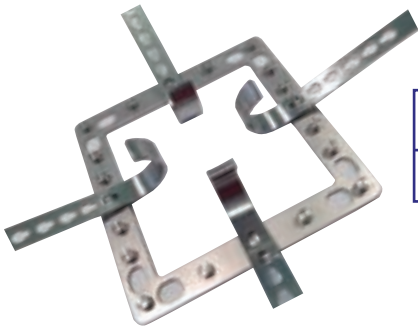

CANULA FRAZIER
Peso 400g. Long. 220mm

HOMBRO

MARCO DE HOMBRO
4 Valvas